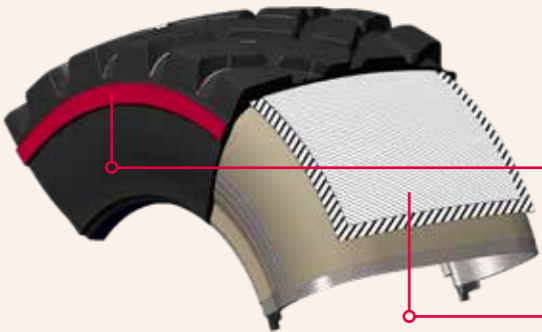

ENDURION TRAILER

NEW!
NEW!
NEW!
NEW!

VREDESTEIN
TYRES

ENDURION TRAILER

SUPERIOR LIFESPAN FOR HEAVY-DUTY TRAILER

Vredestein Tyres is introducing a new agricultural tyre developed specifically for the Heavy-Duty Trailer segment. The new Vredestein Endurion Trailer is a premium tyre solution that raises the bar in terms of robustness, comfort and tyre life.

BENEFITS COMFORT ZONE

Rubber in driving direction for continuous road contact leading to:

- Excellent driving comfort
- Exceptionally long tyre life

STABILIZER RING

NON-PARALLEL LUGS

Unique non-parallel lugs with increasing gap from the centre to the shoulder, delivers superb self-cleaning properties. This ensures the tyre keeps rolling even in the most difficult conditions, which leads to optimum traction and productivity.

SIDEWALL PROTECTOR

STEELBELT

**MORE HOURS
— ALWAYS**

ENDURION TRAILER

AVAILABLE SIZES OF ENDURION TRAILER

Ø	TT/TL	Service description	bar	mm	mm	mm	mm
22.5	560/60 R 22.5 IMP	TL 165 D	5.0	AG 16.00	560	1245	3775
	600/50 R 22.5 IMP	TL 163 D	5.0	AG 20.00	610*	1170*	3610*
26.5	600/55 R 26.5 IMP	TL 169 D	5.0	AG 20.00	610	1345	4140
	650/55 R 26.5 IMP	TL 173 D	5.0	AG 20.00	650	1400	4280
	650/60 R 26.5 IMP	TL 176 D	5.0	AG 20.00	660*	1450*	4440*
	650/65 R 26.5 IMP	TL 179 D	5.0	AG 20.00	660*	1520*	4680*
30.5	600/60 R 30.5 IMP	TL 173 D	5.0	AG 20.00	610	1505	4590