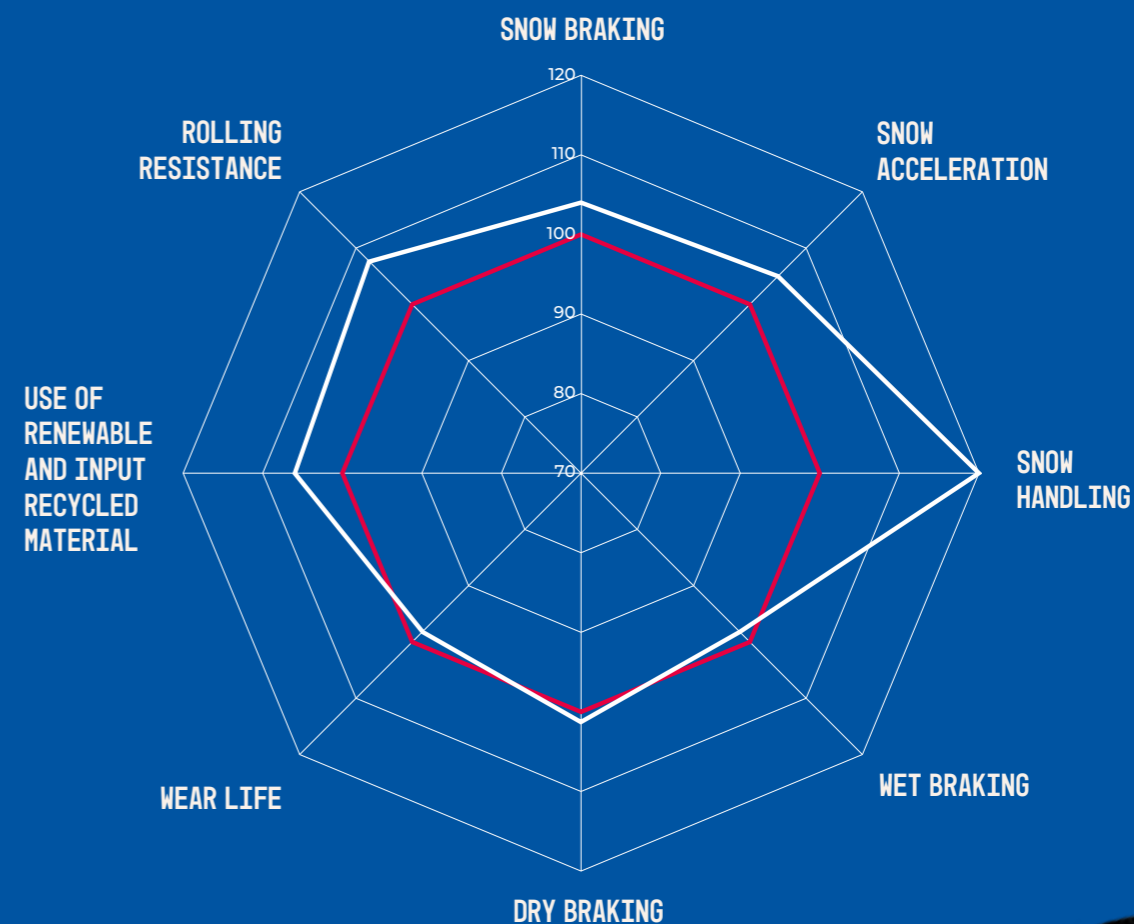

WINTRAC PRO⁺

EXPERIENCE THE PLUS IN WINTER PERFORMANCE

DNA

- Upgraded safety in all winter conditions
- Performance which lasts longer
- Designed specifically for ultra-high-performance vehicles

BENEFITS

Top-notch safety and control, ensuring confident driving experiences on snowy roads

Continued excellence in wet road safety

Lasts several winter seasons: less wear, more kilometres**

Reducing Carbon footprint

FEATURES

4% better on snow braking*, 5% better on snow traction* Up to 20% better snow handling*

Sophisticated compound with high silica and resin content

Advanced blend of polymers and fillers in tread compound

% Share of renewable and input recycled material increased from 20,4% to 26,5%*# 7% lower rolling resistance*

* Compared to predecessor Wintrac Pro; Reference size, 245/45 R18 100V XL
** Based on average number of kilometers driven per year in Europe
# Estimated as a proportion of total raw material used

PRODUCT FEATURES

Paradigm shift versus Wintrac Pro

■ Wintrac Pro
■ Wintrac Pro+